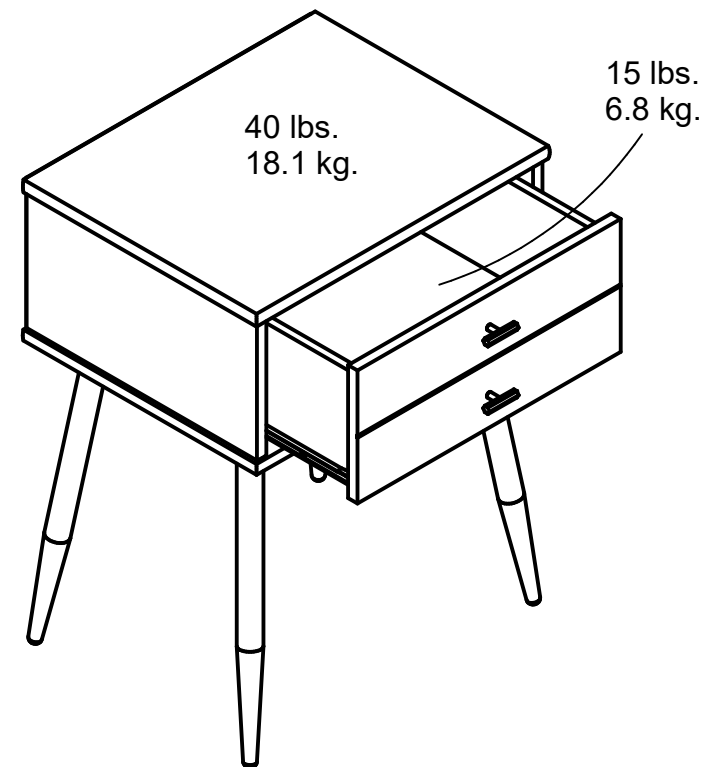

2364

Interior Drawer dimensions:
15.79 in. (40.1 cm) W
5.89 in. (14.9 cm) H
12.97 in. (32.9 cm) D
0.70 cubic feet

Overall Product Size:
19.61"W x 15.63"D x 26.72"H
49.8cm W x 39.7cm D x 67.9cm H

Wood Breakdown: 95%
Total storage: 0.70 cubic feet

Maximum Weight Capacities
Unit Weight: 26 lbs. (11.8 kg)