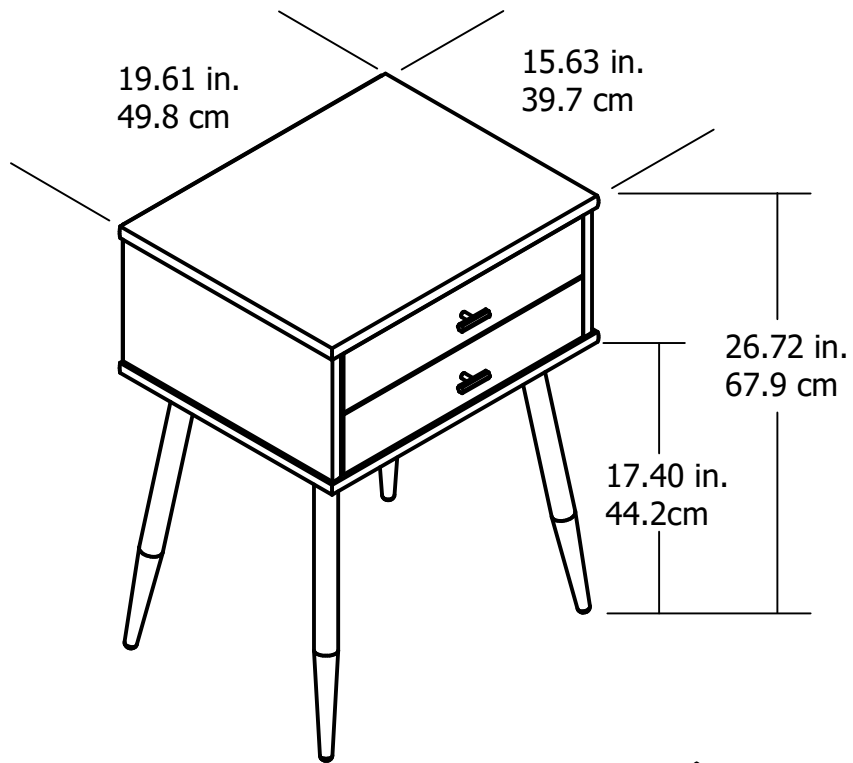

2364

Interior Drawer dimensions:
15.79 in. (40.1 cm) W
5.89 in. (14.9 cm) H
12.97 in. (32.9 cm) D
0.70 cubic feet

Overall Product Size:
19.61"W x 15.63"D x 26.72"H
49.8cm W x 39.7cm D x 67.9cm H

Wood Breakdown: 95%
Total storage: 0.70 cubic feet

Maximum Weight Capacities
Unit Weight: 26 lbs. (11.8 kg)